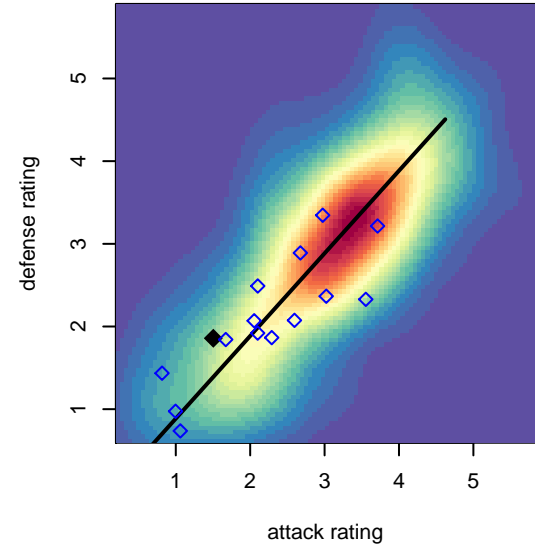

**RSA Elite Mejia G01**  
 Dots are actual minus expected GF (blue circles) and GA (red triangles).  
 Blue line is smoothed change in attack strength. Red is smoothed change in defense strength.

**attack and defense variance (black dot)  
relative to other teams  
and top 10 in region**

**attack and defense rating  
relative to others at age  
and all opponents in last 13 months**

**attack and defense rating  
relative to others at age  
and all opponents in last 13 months**

**Performance relative to 13 month average**

**Performance relative to 13 month average**

Distribution of opponents  
 Red = Lose zone, Blue = Win zone, Green = Even  
 Black line separates win/lose zones

lot. A=Neither has attack advantage, B=Opponent has both attack and defense advantage, C=Opponent has both attack and defense disadvantage, D=Both have