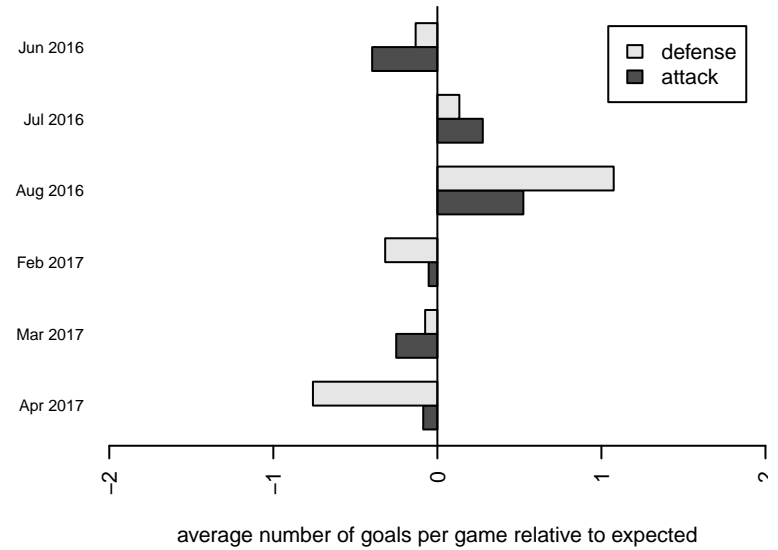

**RSA Elite Mejia G01**  
 Dots are actual minus expected GF (blue circles) and GA (red triangles).  
 Blue line is smoothed change in attack strength. Red is smoothed change in defense strength.

**attack and defense variance (black dot)  
relative to other teams  
and top 10 in region**

**attack and defense rating  
relative to others at age  
and all opponents in last 13 months**

**attack and defense rating  
relative to others at age  
and all opponents in last 13 months**

**Performance relative to 13 month average**

**Performance relative to 13 month average**

Distribution of opponents  
 Red = Lose zone, Blue = Win zone, Green = Even  
 Black line separates win/lose zones

lot. A=Neither has attack advantage, B=Opponent has both attack and defense advantage, C=Opponent has both attack and defense disadvantage, D=Both have